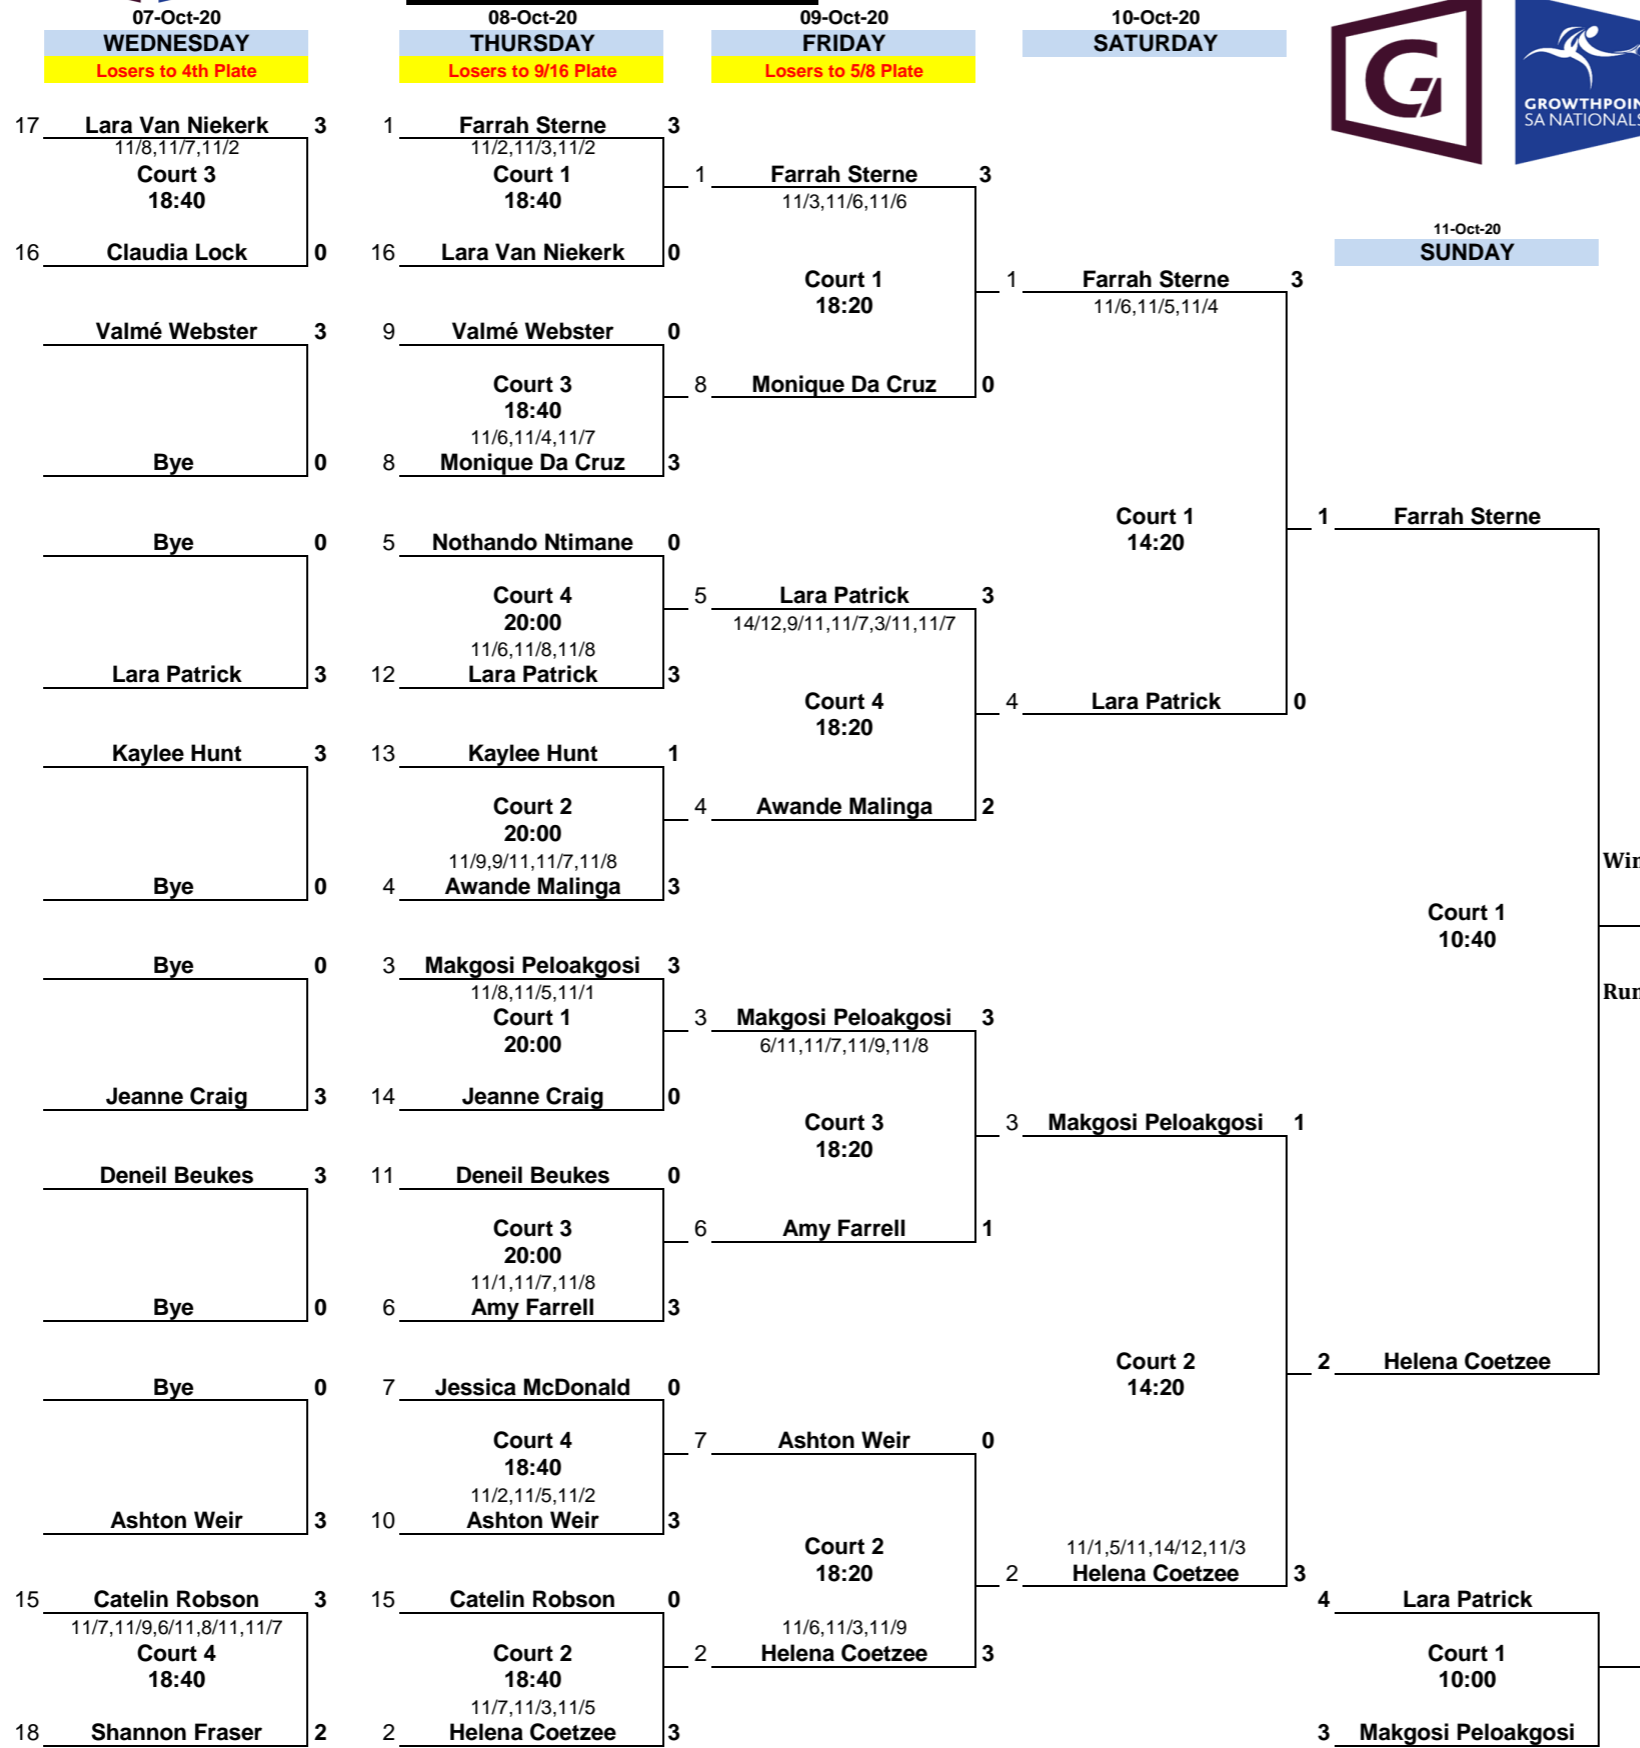

GROWTHPOINT SA NATIONALS 2020

NORTHERNS REGION

GROWTHPOINT SA NATIONALS 2020

9/16 Plate

To Use Green Dot HA Ball
Par scoring to 11

Fri 1 17:00	9 Valmé Webster	3
	10/12,12/10,11/13,11/7,11/9	
	16 Lara Van Niekerk	2
Fri 2 17:00	10 Jessica McDonald	3
	11/9,11/3,11/3	
	15 Catelin Robson	0
Fri 3 17:00	11 Deneil Beukes	3
	10/12,8/11,11/5,14/12,11/7	
	14 Jeanne Craig	2
Fri 4 17:00	12 Nothando Ntimane	3
	11/8,12/10,11/8	
	13 Kaylee Hunt	0

1. 3 or 5 round robin matches
2. Most games won, wins the section. Every game counts
3. 2 players ending on same games - use individual tie
4. 3+ players on same games - remove extra players & apply 2 & 3 above
5. Still no result then points count out between tied players