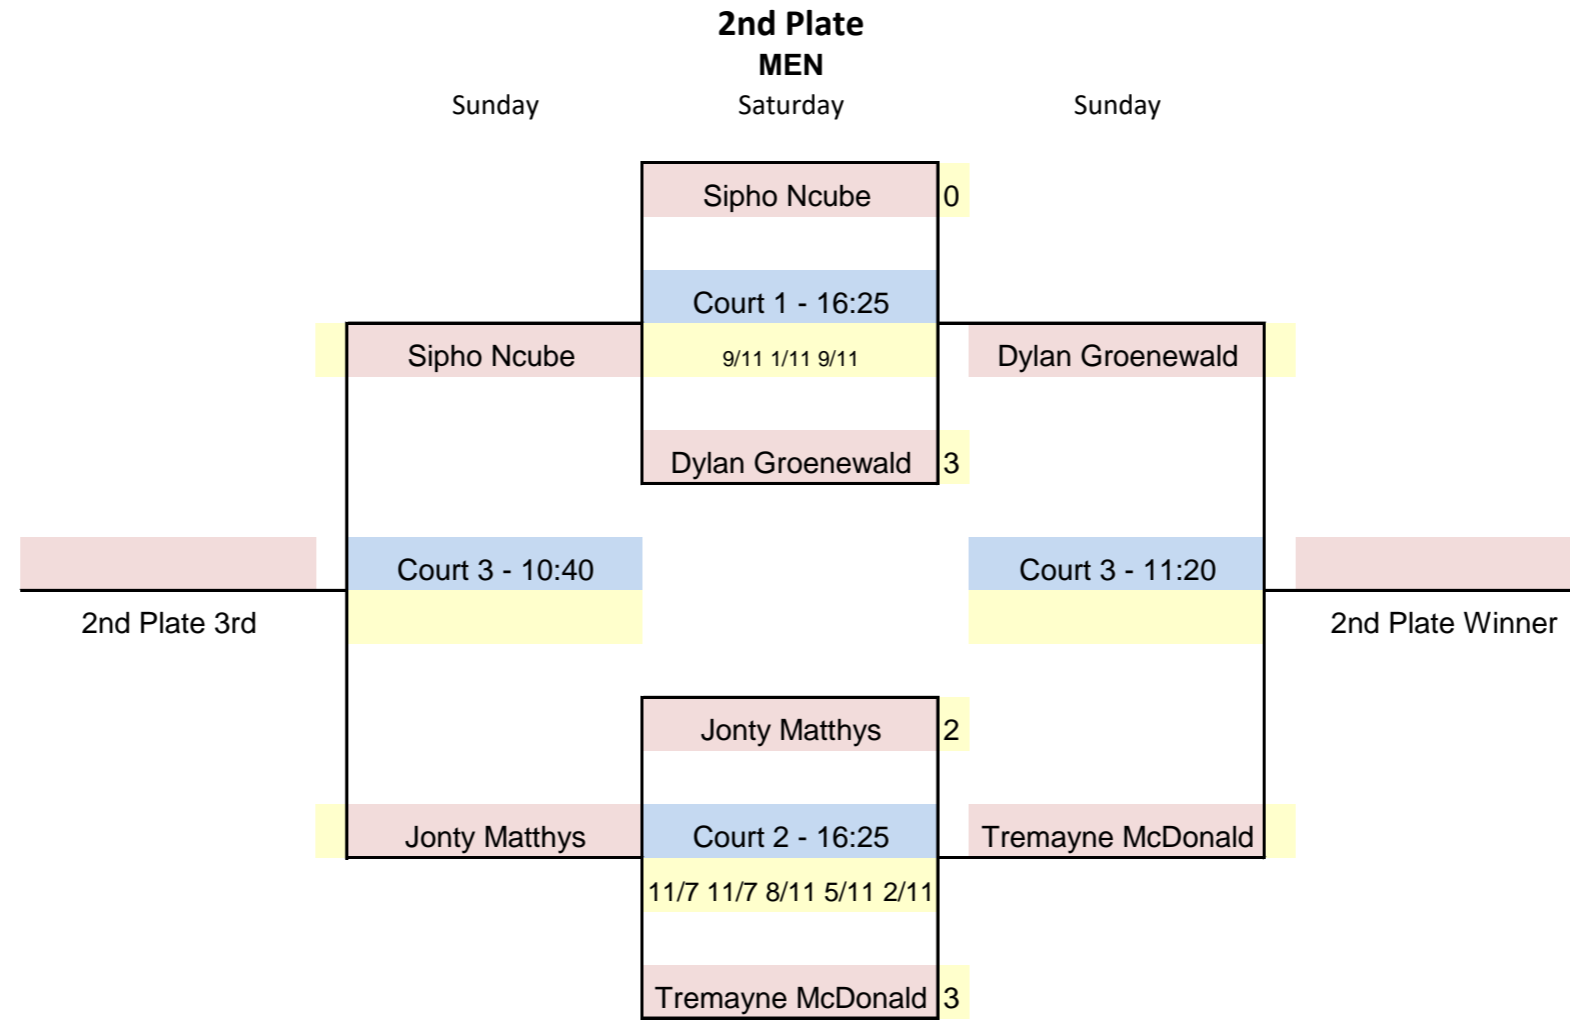

2020 Northerns PSA Satellite