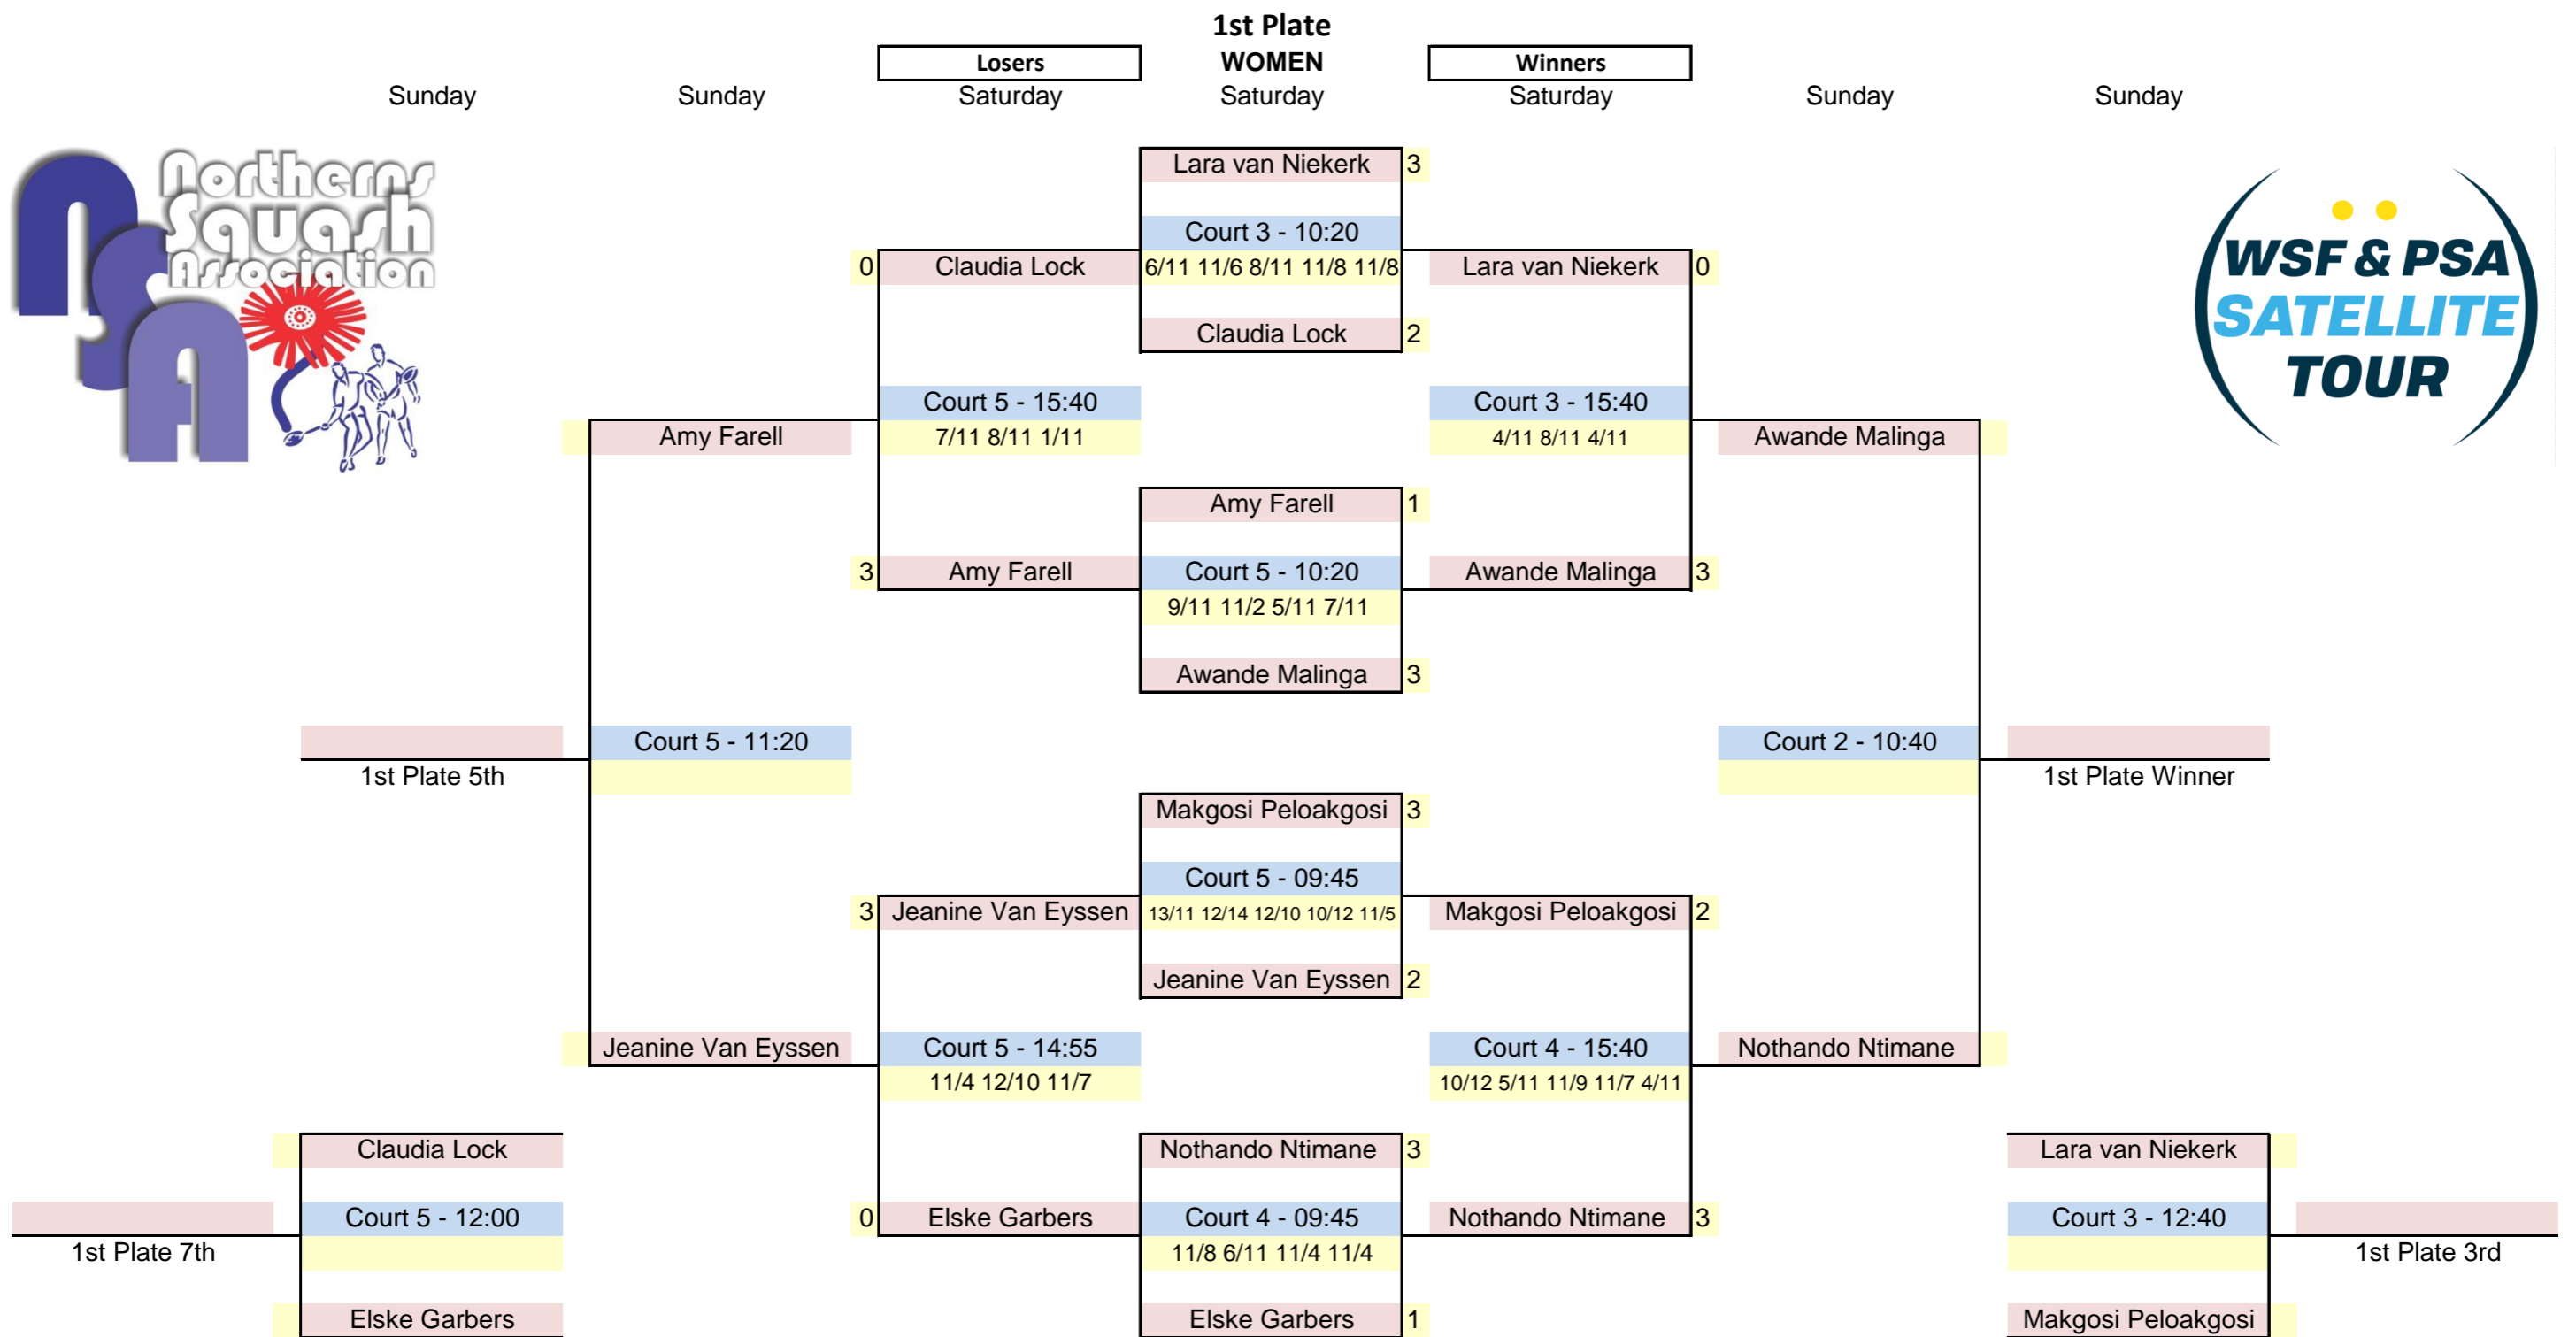

2020 Northerns PSA Satellite

2020 Northerns PSA Satellite

2020 Northerns PSA Satellite

WOMEN

2020 Northerns PSA Satellite

2020 Northerns PSA Satellite

2020 Northerns PSA Satellite

Ladies B-section

Play-offs losers to RR 9-12

Winners to play v losers of A-section play-offs

PLAY-OFFS: B-SECTION			
Time		Names	Score
Court 6	5	Megan Shannon	3
21:05		vs	
FRIDAY	12	Bianca Rees-Gibbs	0
Court 4	6	Rachel Shannon	3
19:55		vs	
FRIDAY	11	Elsie Morkel	0
Court 3	7	Karla Hunt	3
18:45		vs	
FRIDAY	10	Tarryn Faber	0
Court 6	8	Shannon Fraser	3
19:55		vs	
FRIDAY	9	Nanette da Fonseca	0

PLEASE NOTE: Times and court allocations for further rounds will be finalised after each round for the next round.

Venue:	Pretoria Country Club			EVENT: NSA PSA SATELLITE - LADIES B 1-4			Points	#	Ladies B	Pos		
ROUND 2 - SATURDAY 7 MARCH 2020			ROUND 3 - SATURDAY 7 MARCH 2020			ROUND 4 - SUNDAY 8 MARCH 2020						
Time		Names	Score	Time		Names	Score	Time		Names	Score	
Court 5	1	Ana Chemaly	3	Court 1	1	Ana Chemaly	3	Court 3	1	Ana Chemaly		
11:30		vs		17:55		vs		12:00		vs		
	4	Jessica McDonald	0		3	Ashton Weir	0		2	Karla Hunt		
									6	1	Ana Chemaly	1
Court 6	2	Karla Hunt	1	Court 2	2	Karla Hunt		Court 1	3	Ashton Weir		
11:30		vs		17:55		vs		08:00		vs		
	3	Ashton Weir	3		4	Jessica McDonald			4	Jessica McDonald		
									1	2	Karla Hunt	3
									3	3	Ashton Weir	2
									0	4	Jessica McDonald	4