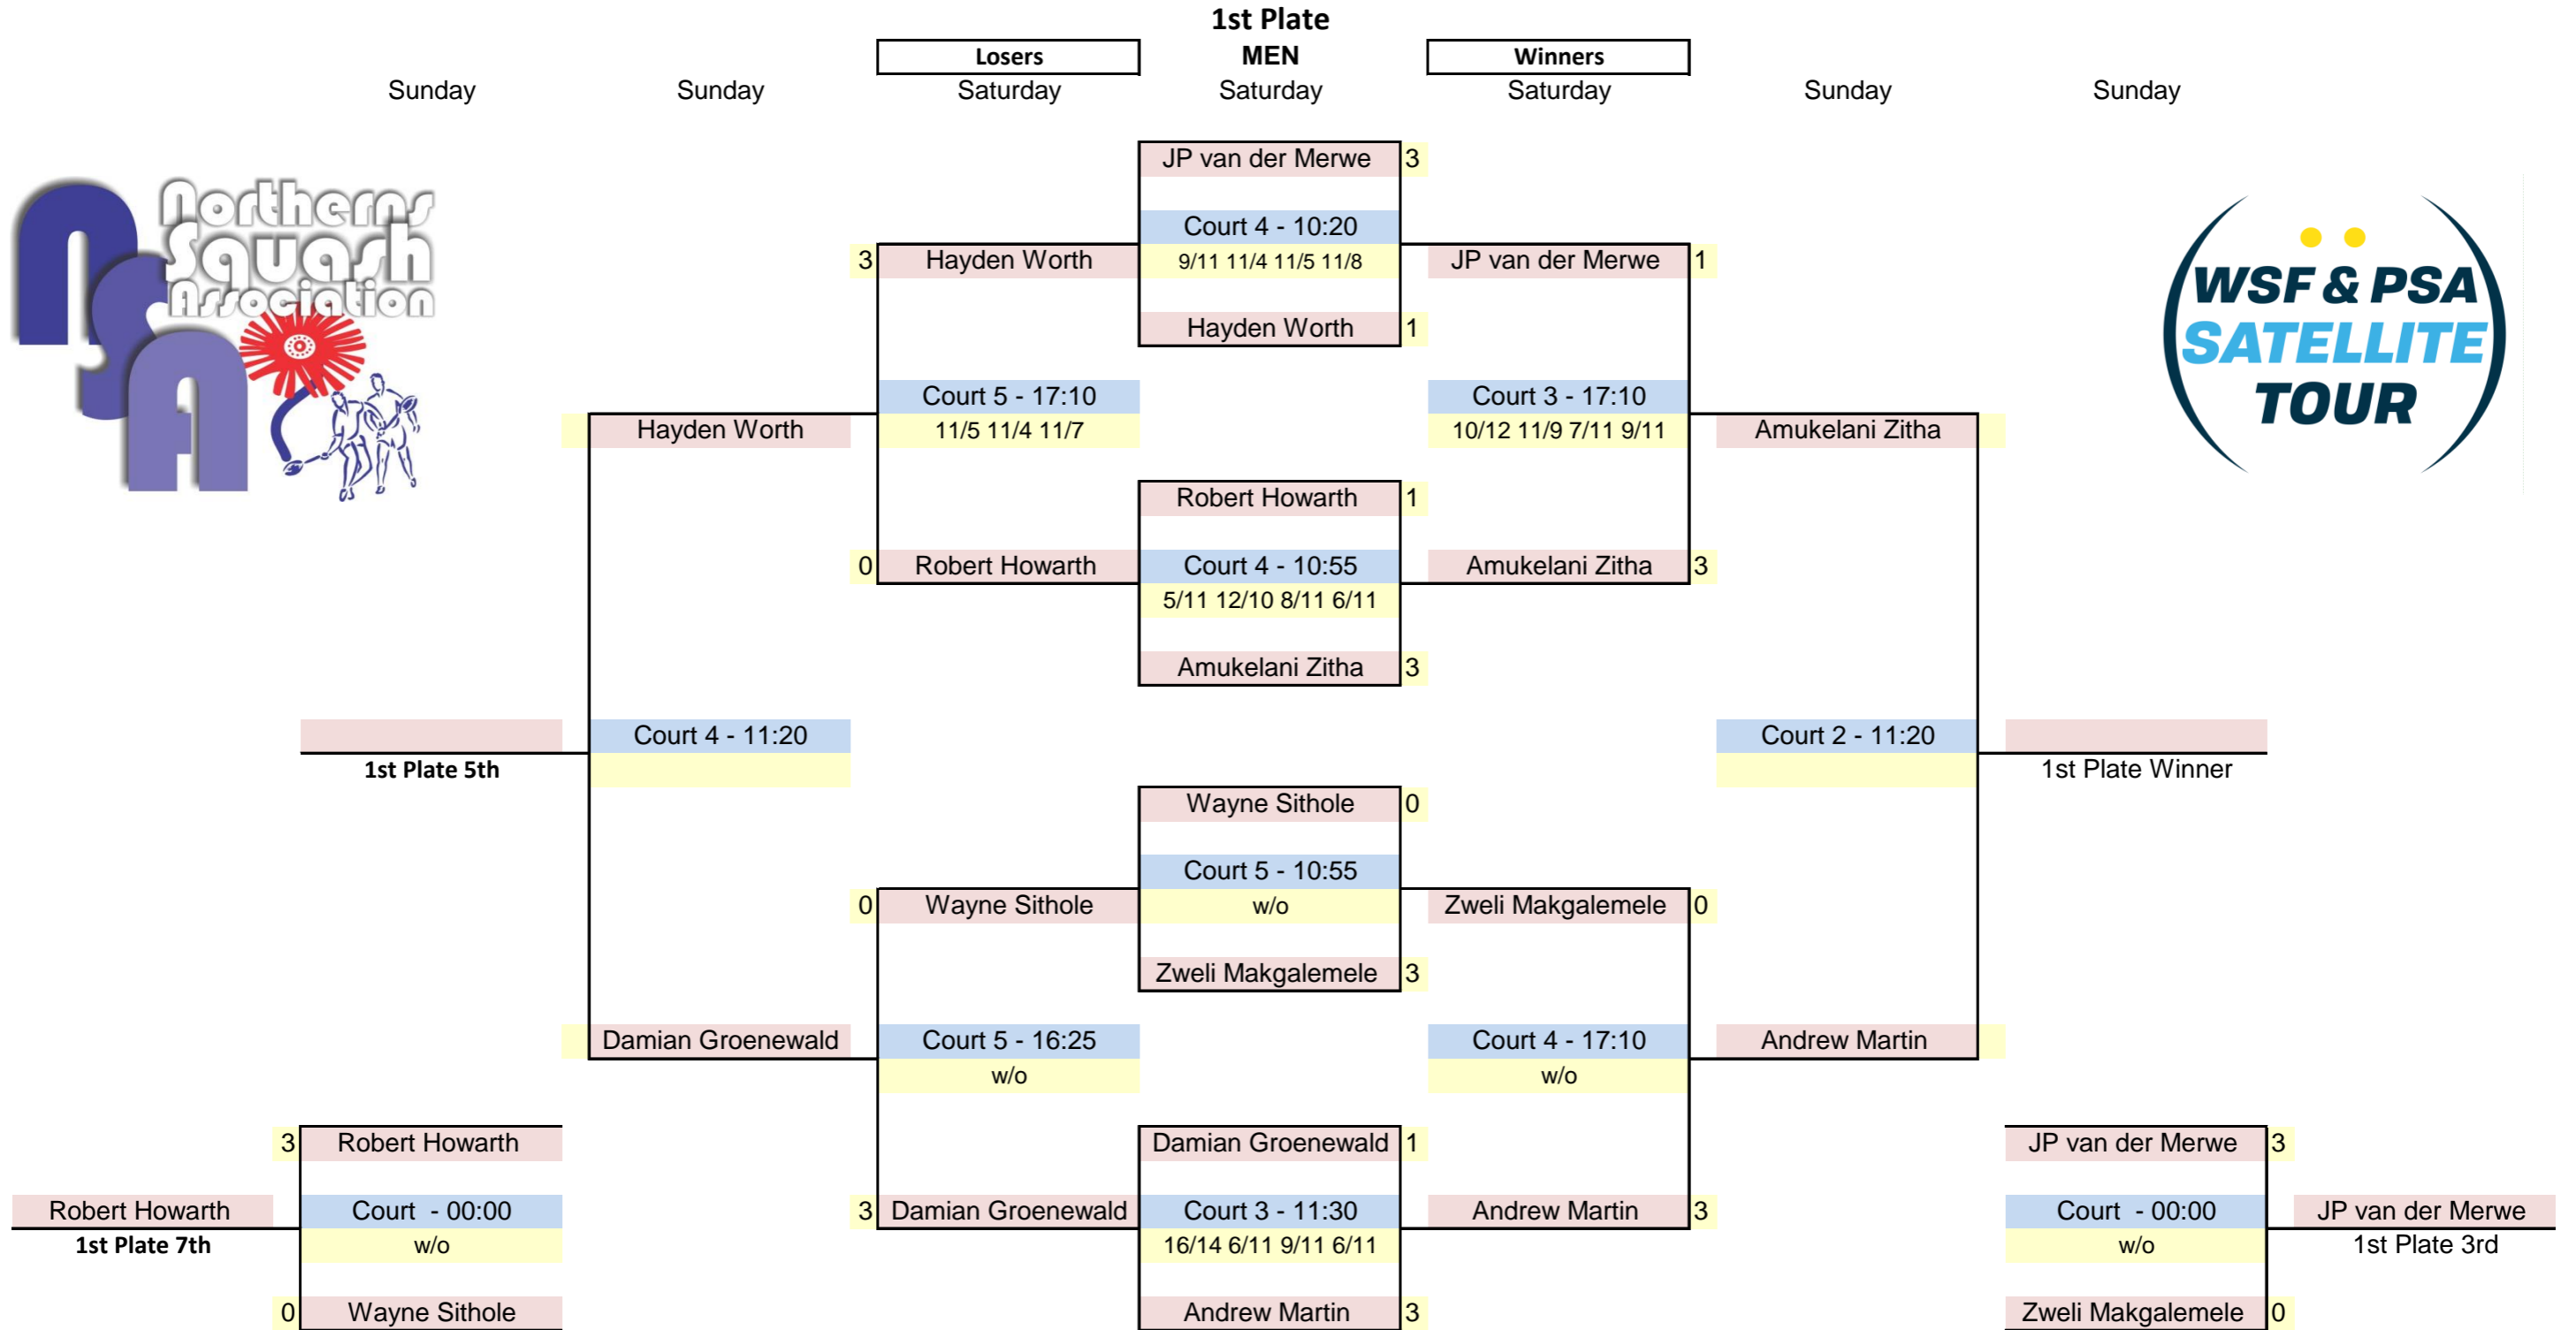

2020 Northerns PSA Satellite