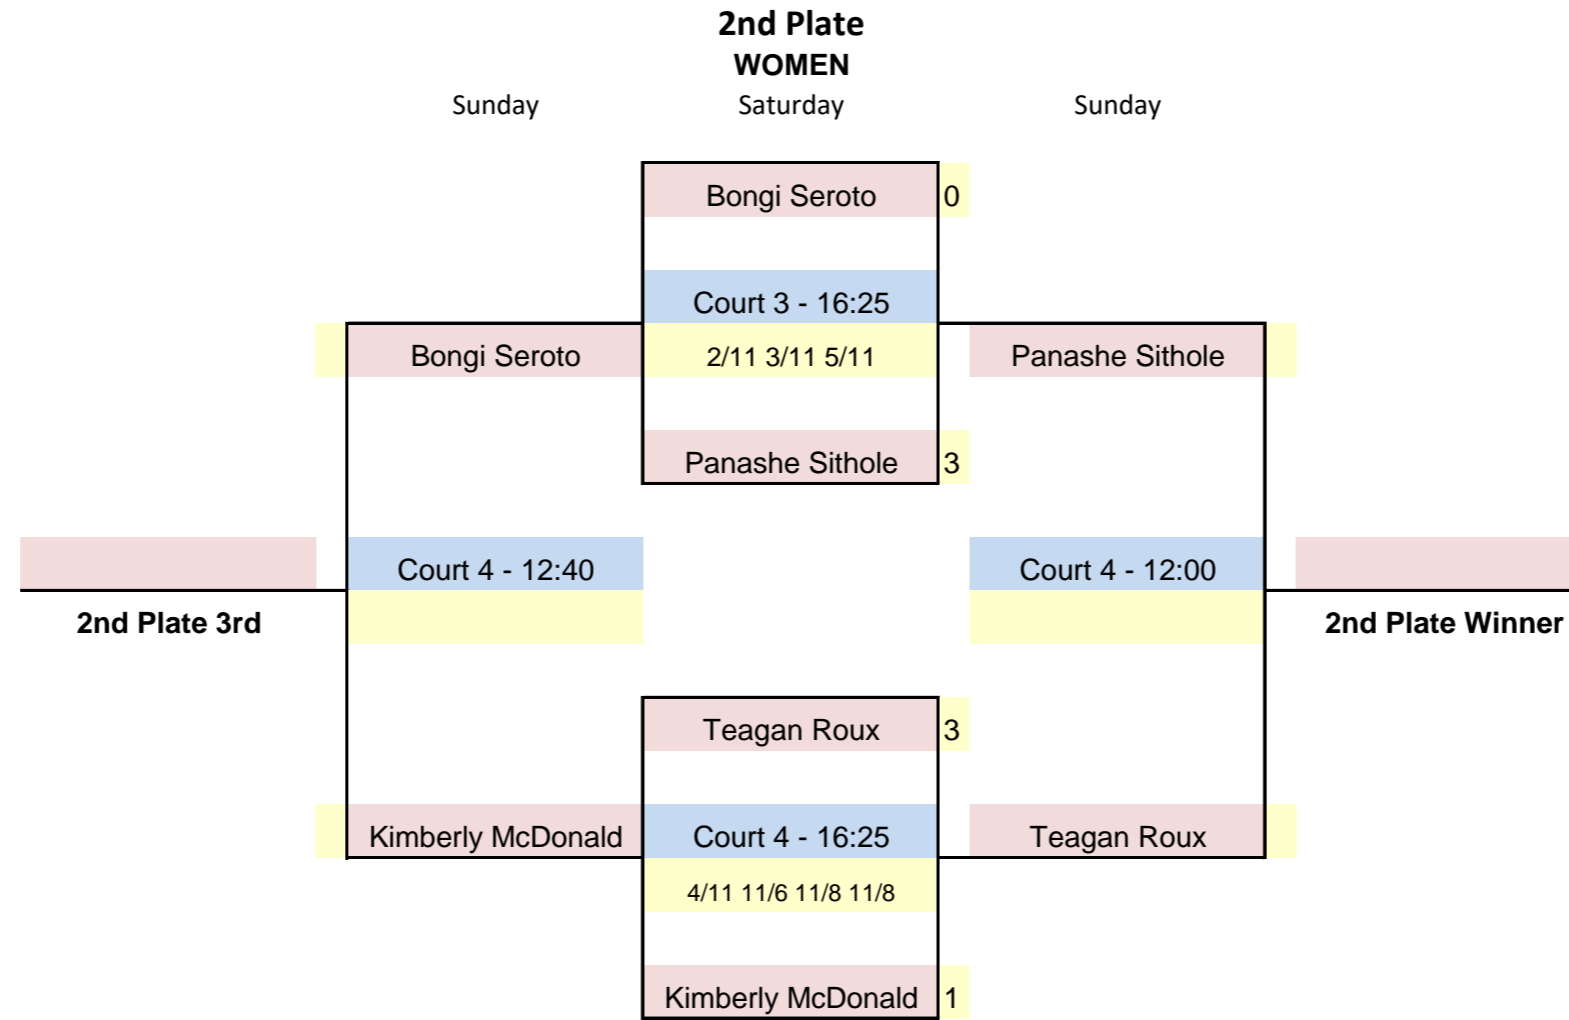

2020 Northerns PSA Satellite

MEN

	Friday	Saturday	Saturday	Sunday
	Losers to 1st Plate	Losers to 2nd Plate		
1	Kelvin Ndhlovu Court 1 - 19:20 11/3 11/6 11/4	Kelvin Ndhlovu	Kelvin Ndhlovu	
9/16	JP van der Merwe	Court 1 - 11:30 11/5 11/2 11/3	Kelvin Ndhlovu	
9/16	Sipho Ncube Court 2 - 21:05 11/8 11/8 11/3	Sipho Ncube		
5/8	Hayden Worth		Court 1 - 17:10 9/11 11/7 3/11 11/9 11/5	
5/8	Robert Howarth Court 2 - 19:20 4/11 4/11 3/11	Dewald van Niekerk		
9/16	Dewald van Niekerk	Court 1 - 12:05 11/4 11/6 11/8	Dewald van Niekerk	
9/16	Amukelani Zitha Court 4 - 21:05 5/11 7/11 11/6 4/11	Dylan Groenewald		
3/4	Dylan Groenewald			Court 1 - 13:20
3/4	Wayne Sithole Court 5 - 21:05 5/11 8/11 10/12	Kundanji Kalengo		Winner
9/16	Kundanji Kalengo	Court 2 - 12:05 11/4 11/4 11/6	Kundanji Kalengo	
9/16	Jonty Matthys Court 3 - 21:05 11/7 10/12 11/7 11/9	Jonty Matthys		
5/8	Zweli Makgalemele		Court 2 - 17:10 11/9 4/11 7/11 11/4 13/11	
5/8	Tremayne McDonald Court 3 - 19:20 17/15 12/10 3/11 12/10	Tremayne McDonald		
9/16	Damian Groenewald	Court 2 - 11:30 9/11 5/11 6/11	Gary Wheadon	
9/16	Andrew Martin Court 1 - 21:05 10/12 6/11 6/11	Gary Wheadon		
2	Gary Wheadon			
				Dewald van Niekerk
				Court 1 - 11:20
				Gary Wheadon
				3rd

2020 Northerns PSA Satellite

2020 Northerns PSA Satellite

2020 Northerns PSA Satellite

WOMEN

2020 Northerns PSA Satellite

2020 Northerns PSA Satellite

2020 Northerns PSA Satellite

Ladies B-section

Play-offs losers to RR 9-12

Winners to play v losers of A-section play-offs

PLAY-OFFS: B-SECTION			
Time		Names	Score
Court 6	5	Megan Shannon	3
21:05		vs	
FRIDAY	12	Bianca Rees-Gibbs	0
Court 4	6	Rachel Shannon	3
19:55		vs	
FRIDAY	11	Elsie Morkel	0
Court 3	7	Karla Hunt	3
18:45		vs	
FRIDAY	10	Tarryn Faber	0
Court 6	8	Shannon Fraser	3
19:55		vs	
FRIDAY	9	Nanette da Fonseca	0