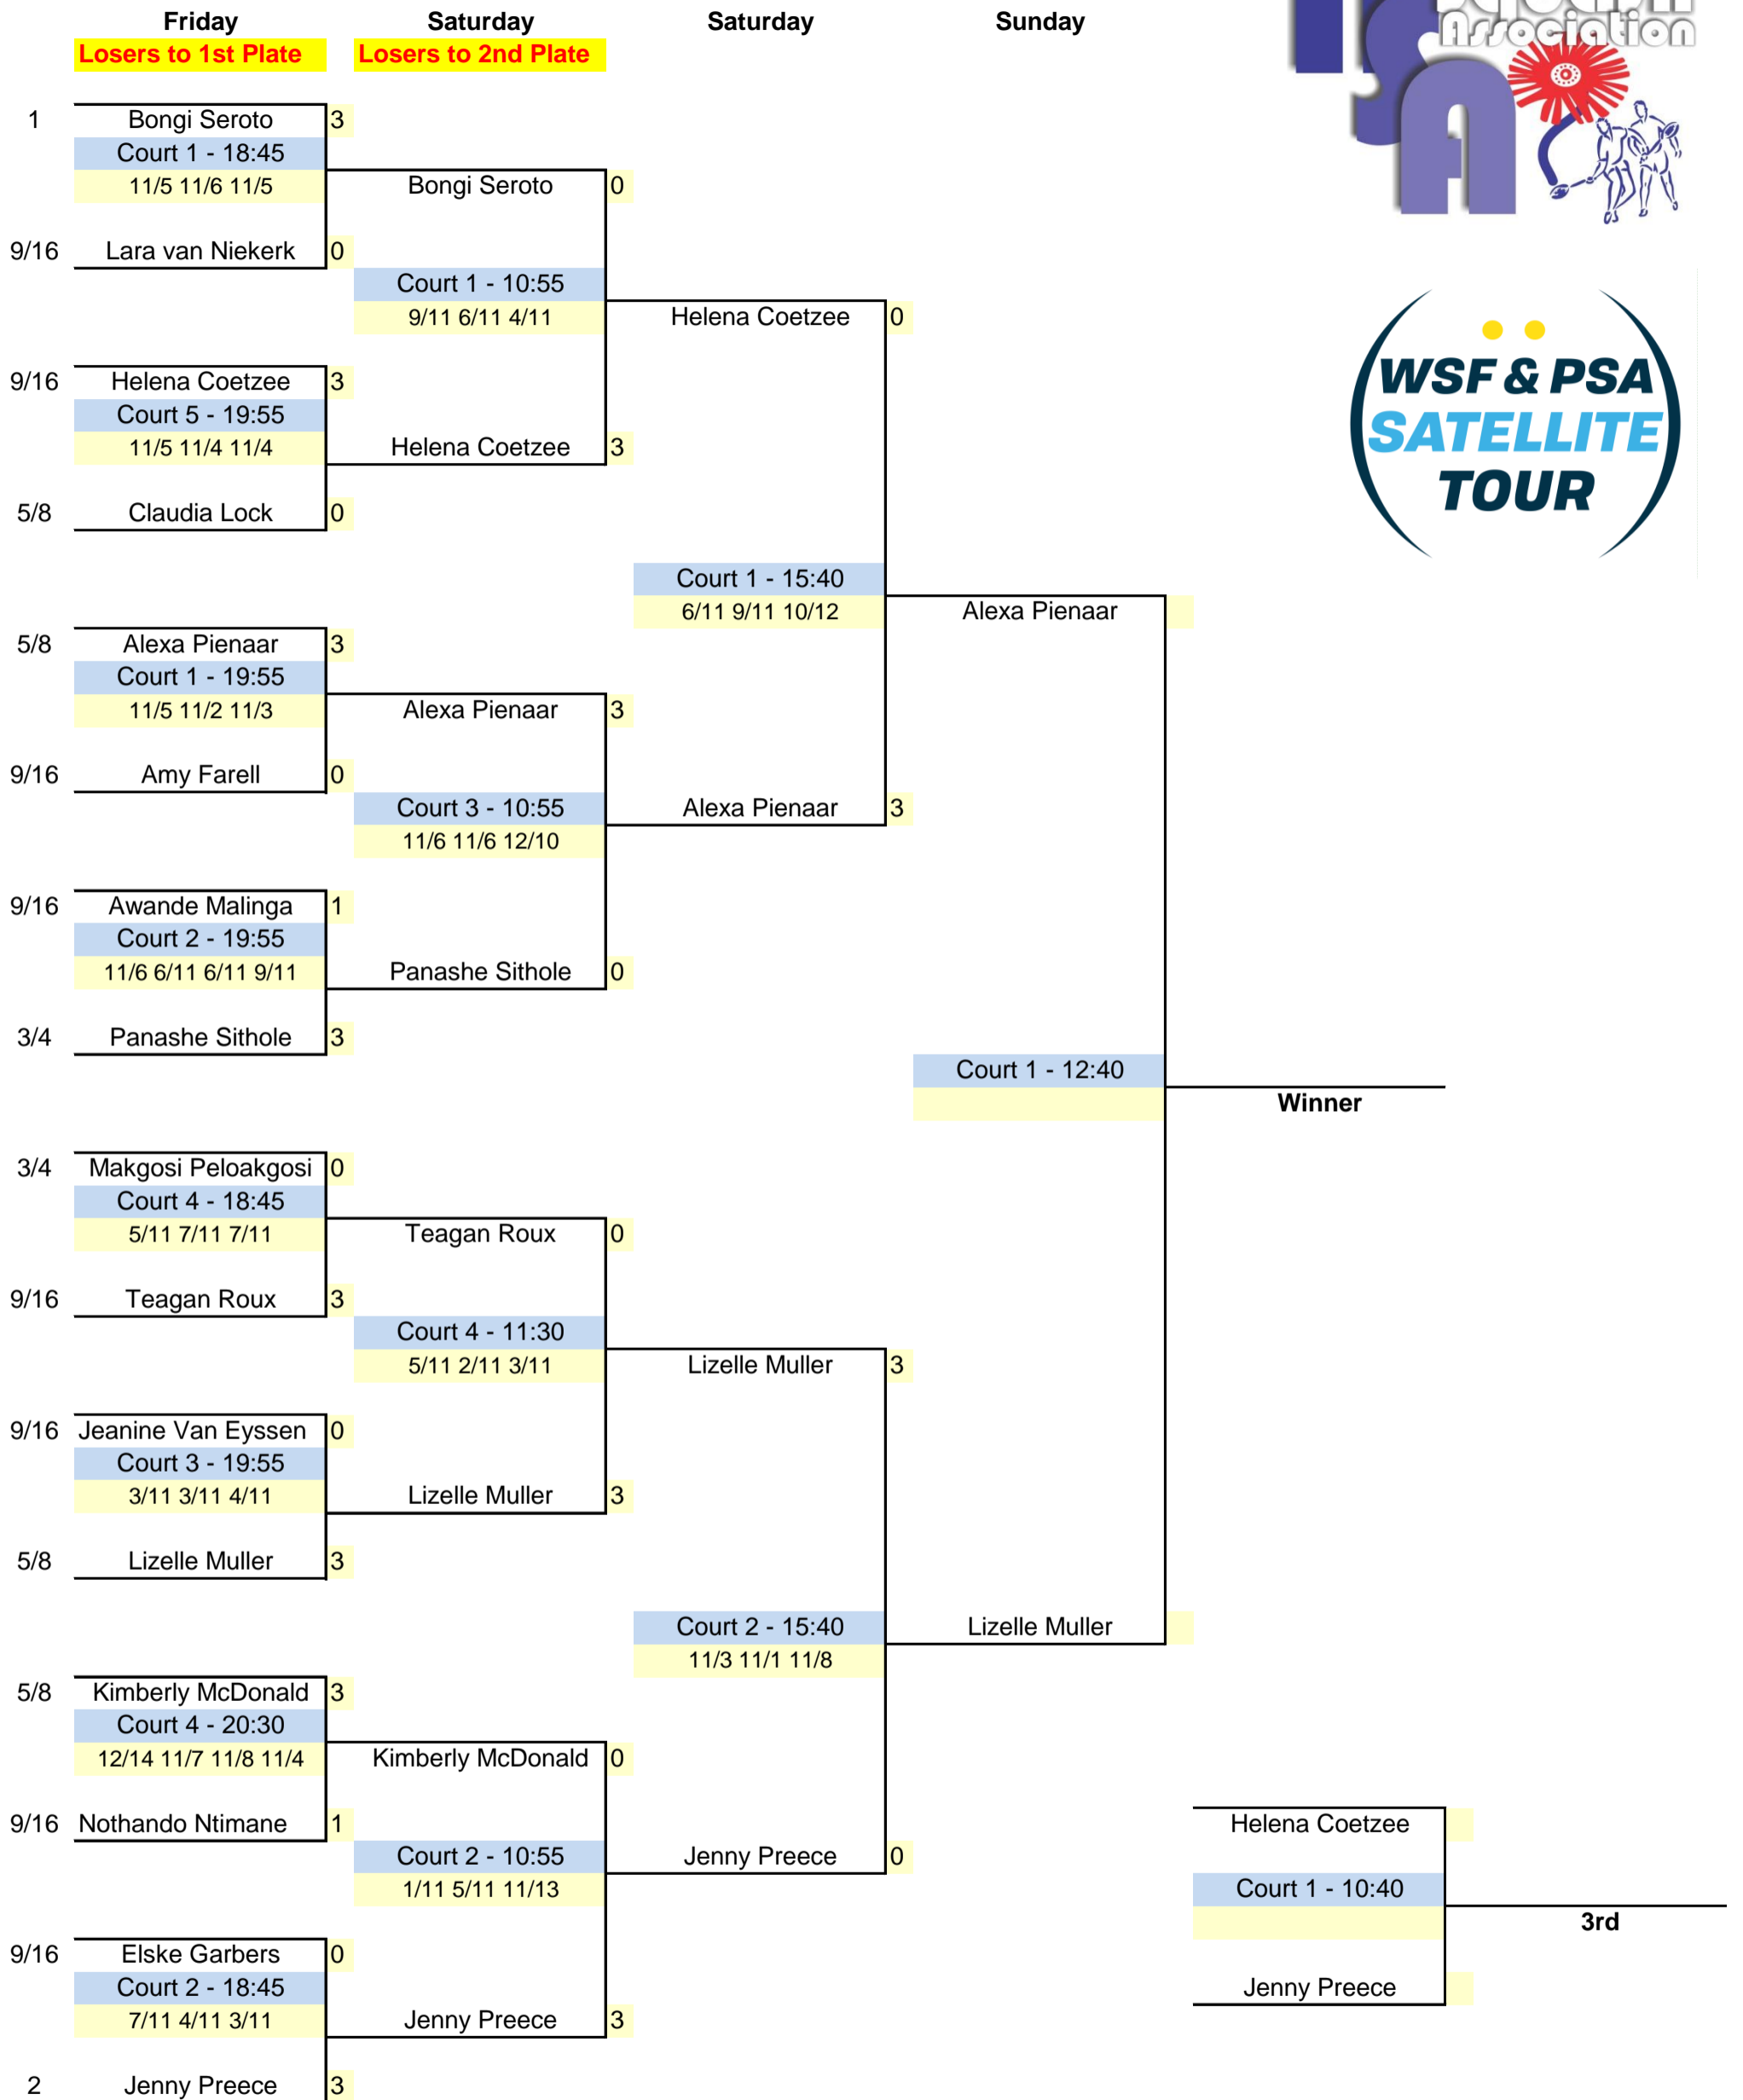

2020 Northerns PSA Satellite

WOMEN