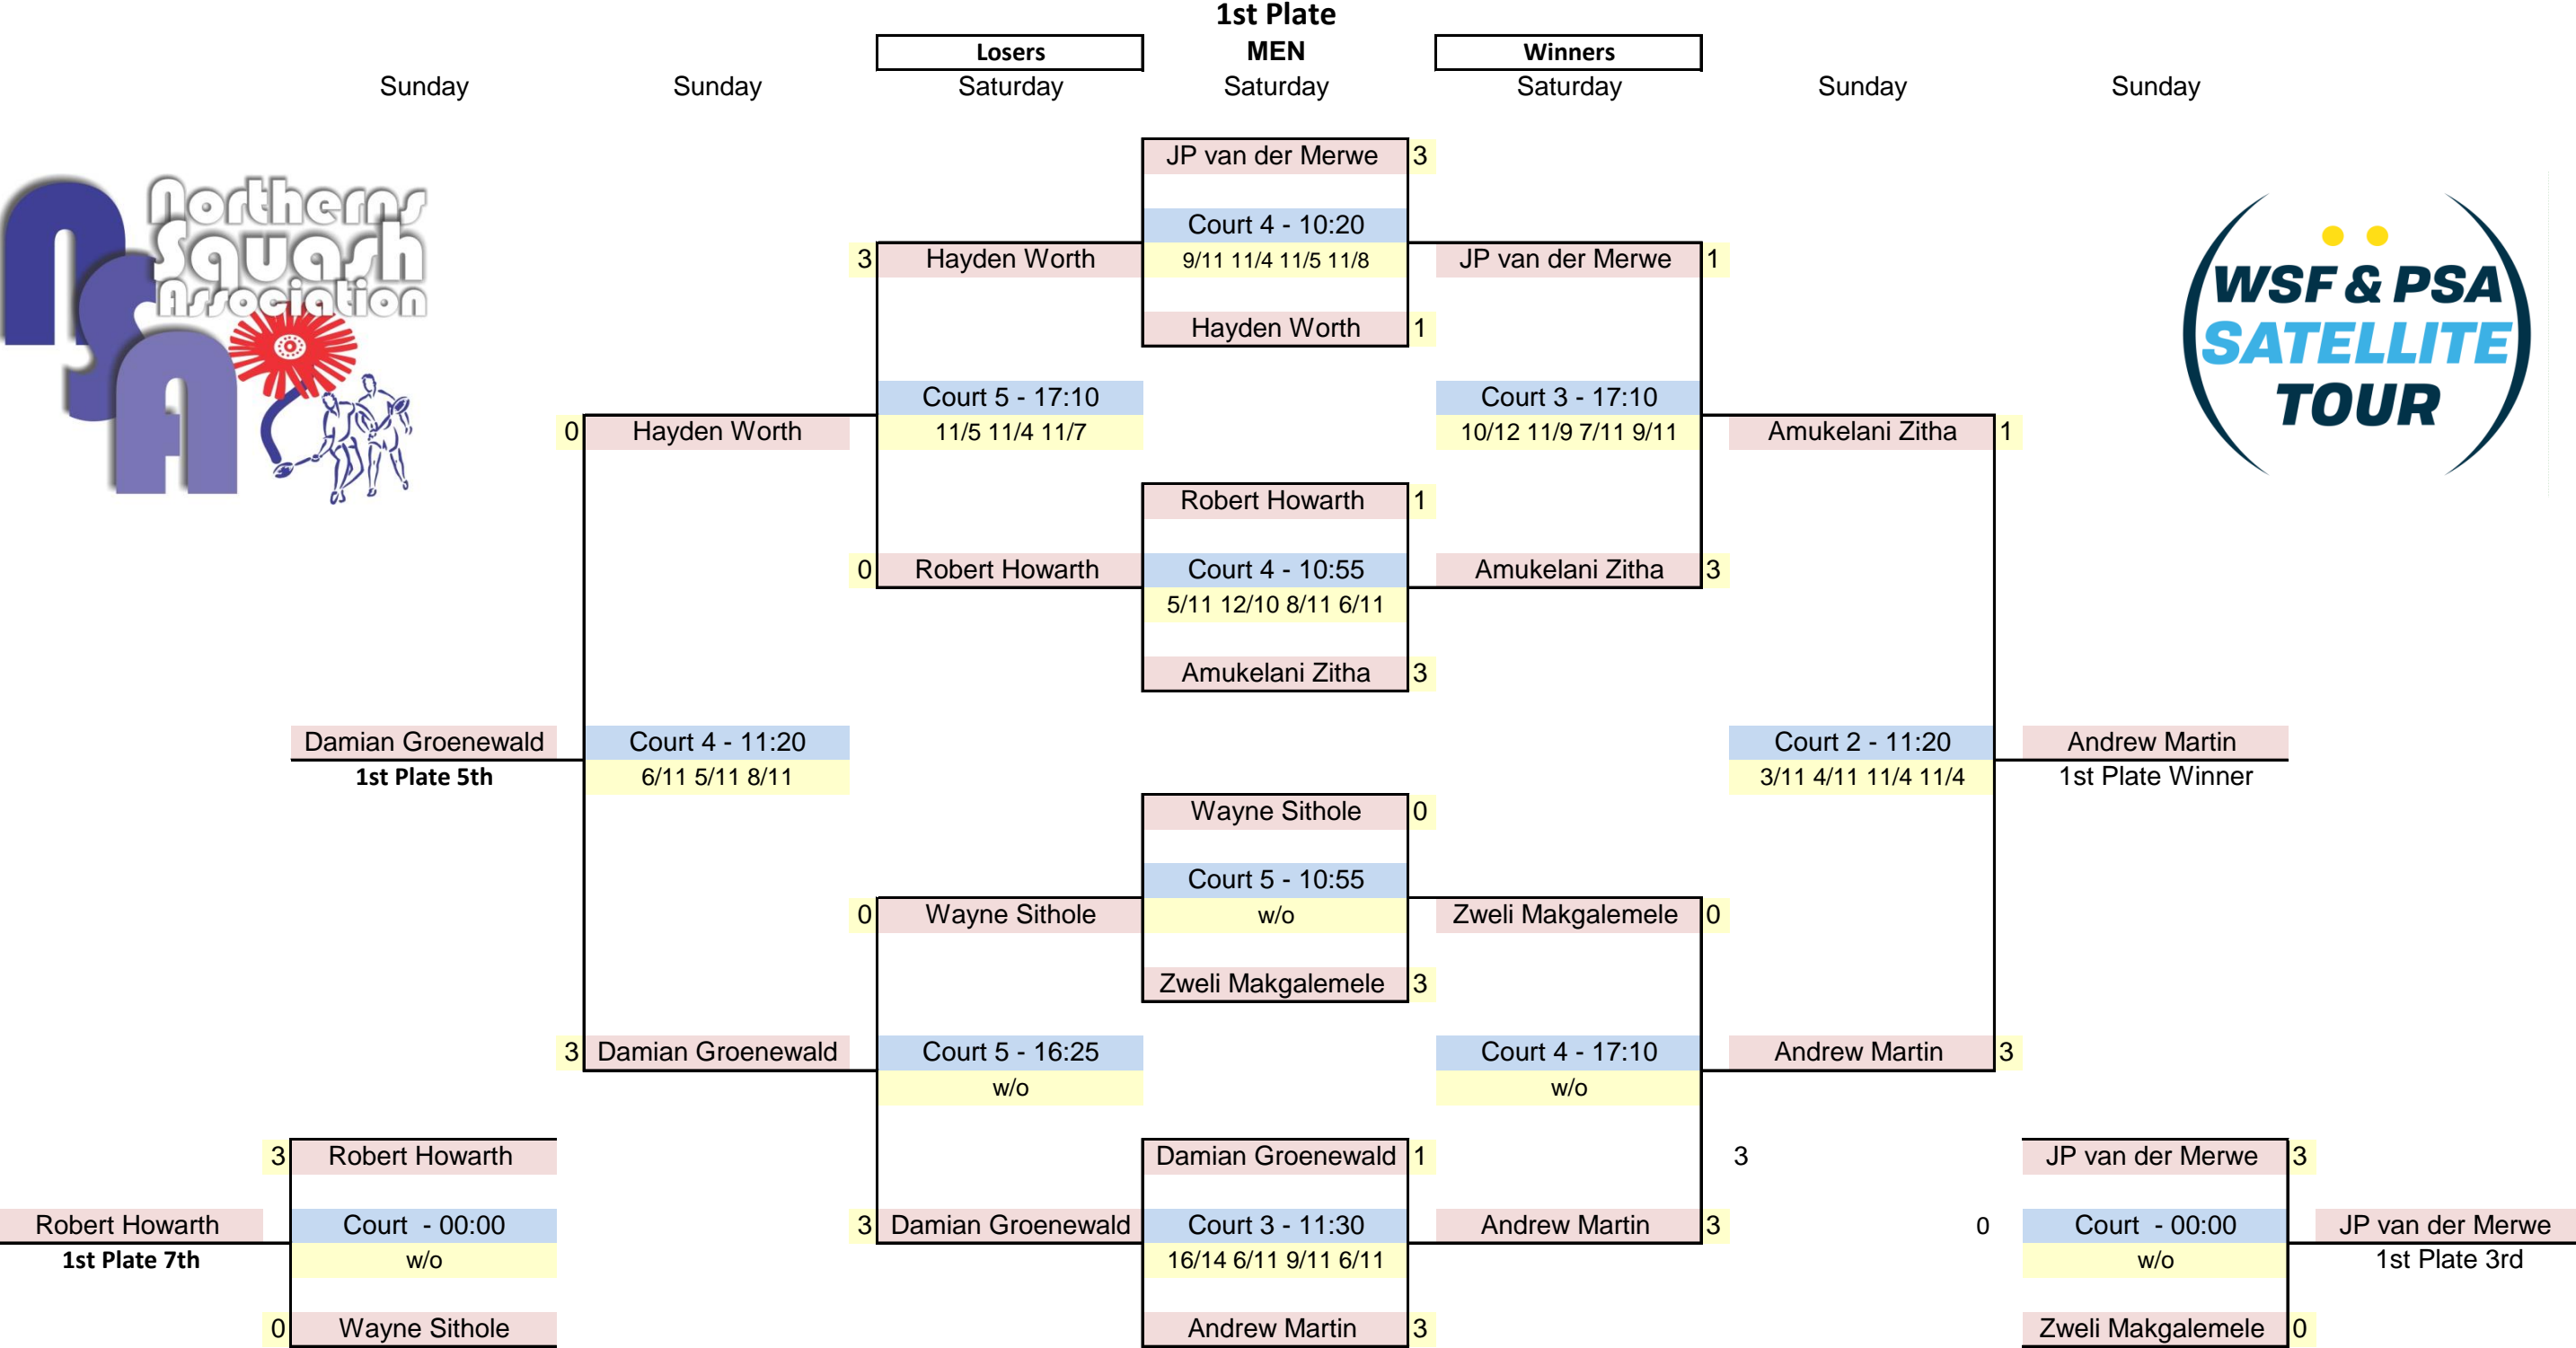

2020 Northerns PSA Satellite