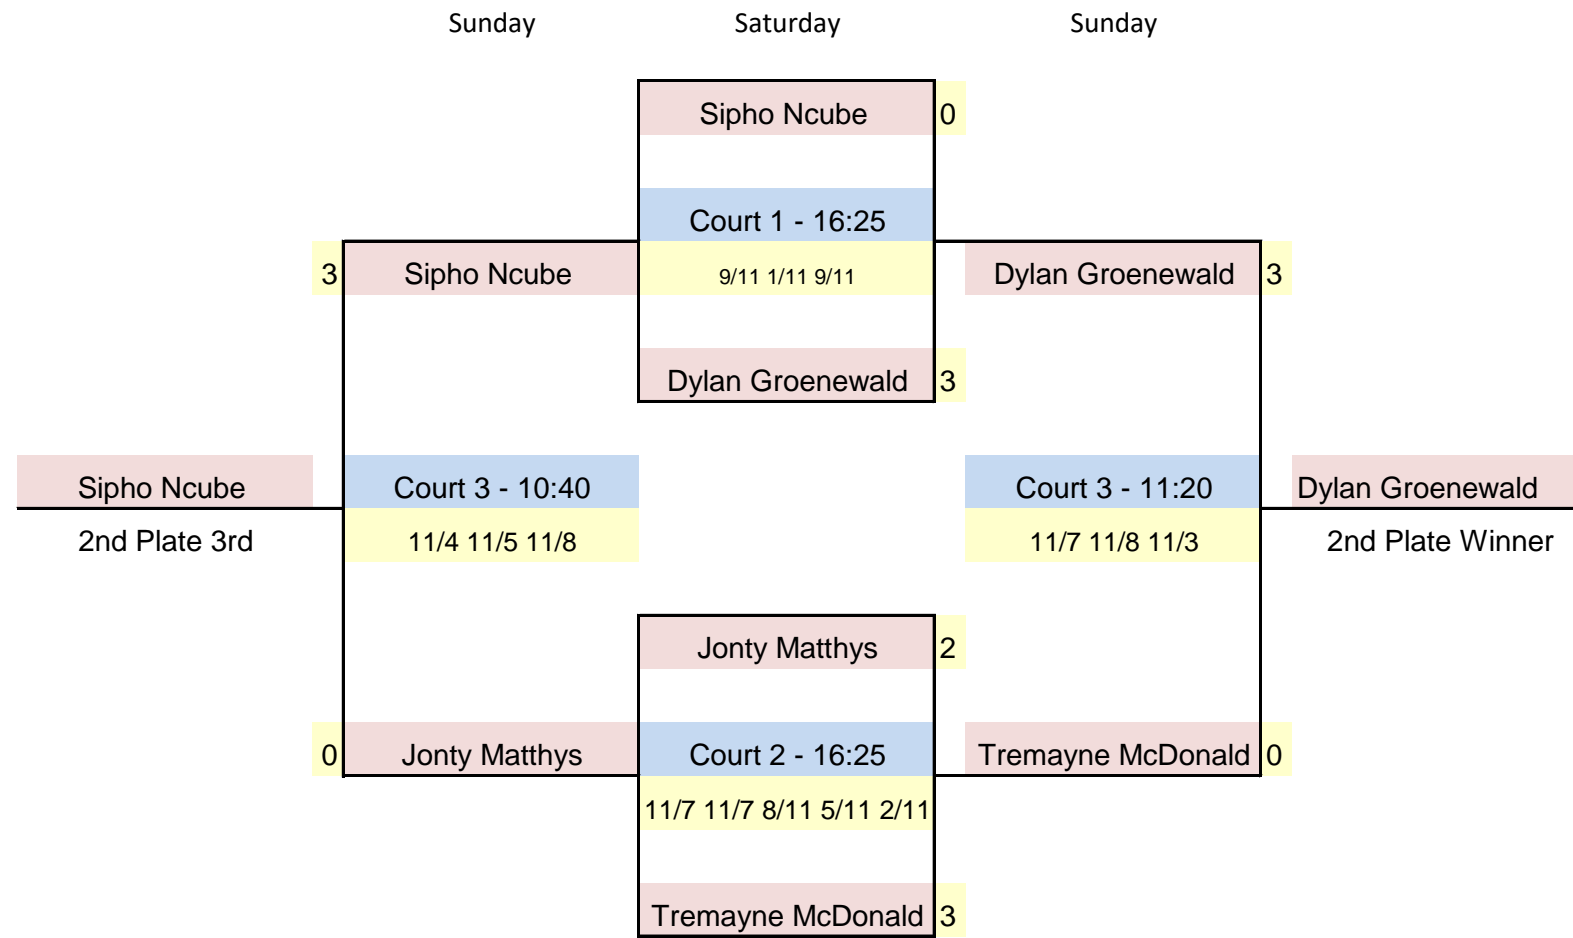

2nd Plate MEN