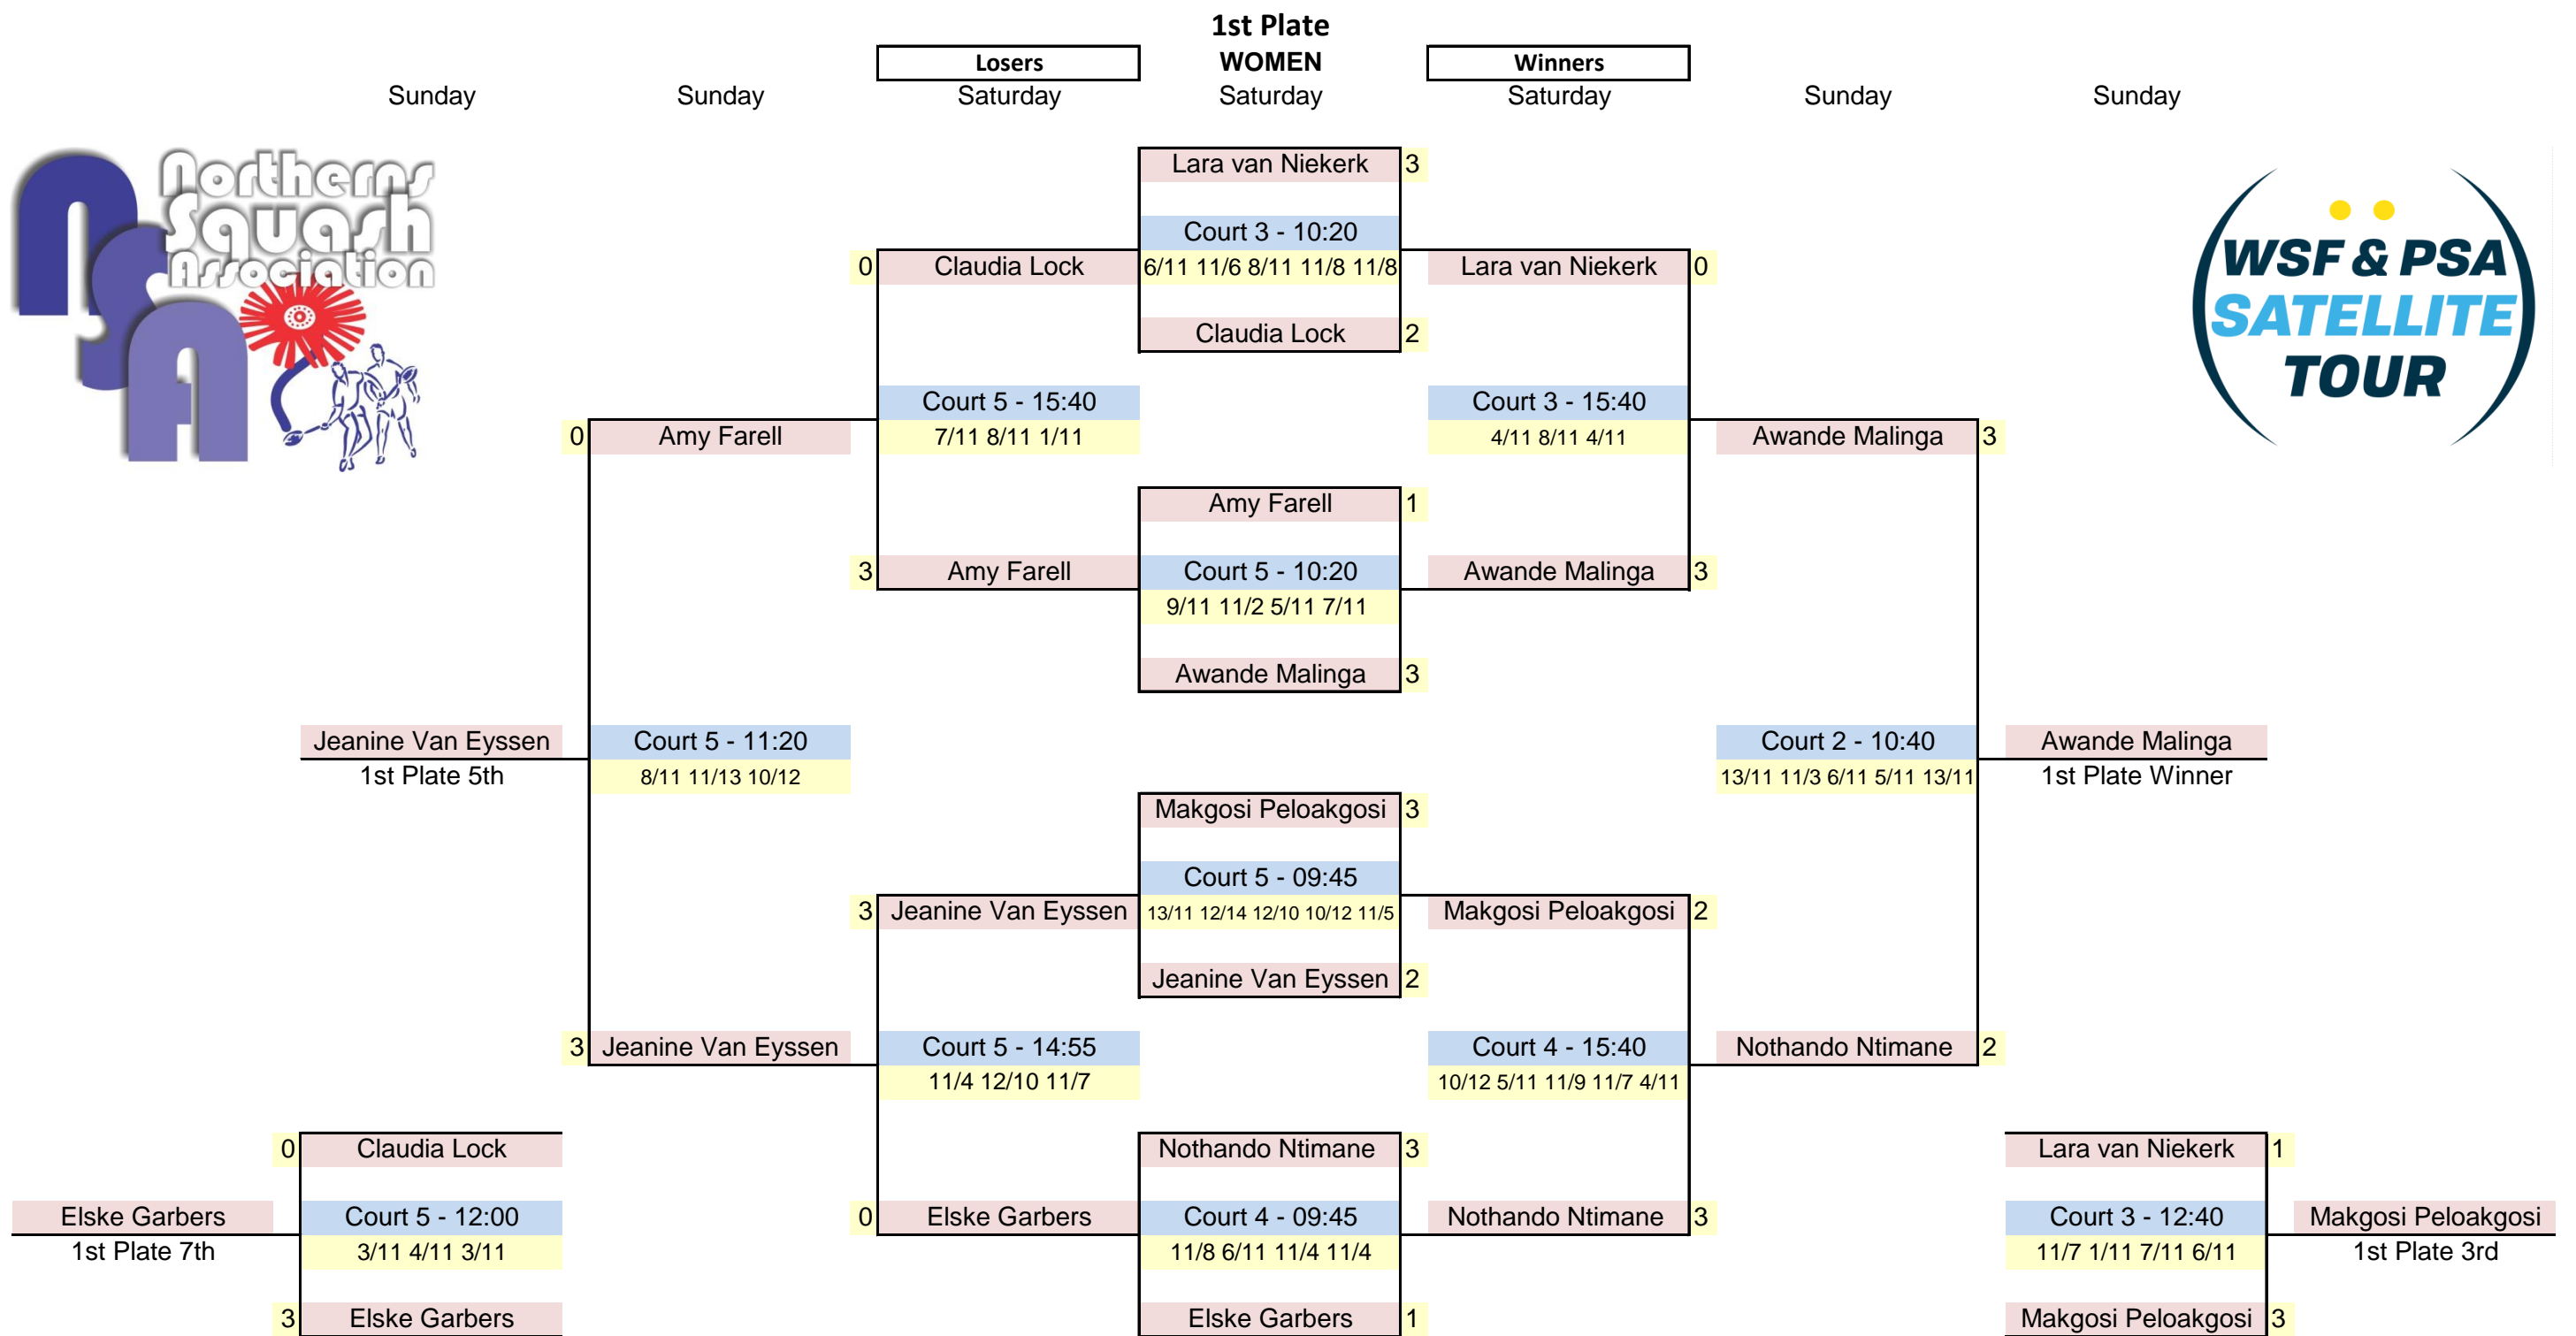

2020 Northerns PSA Satellite