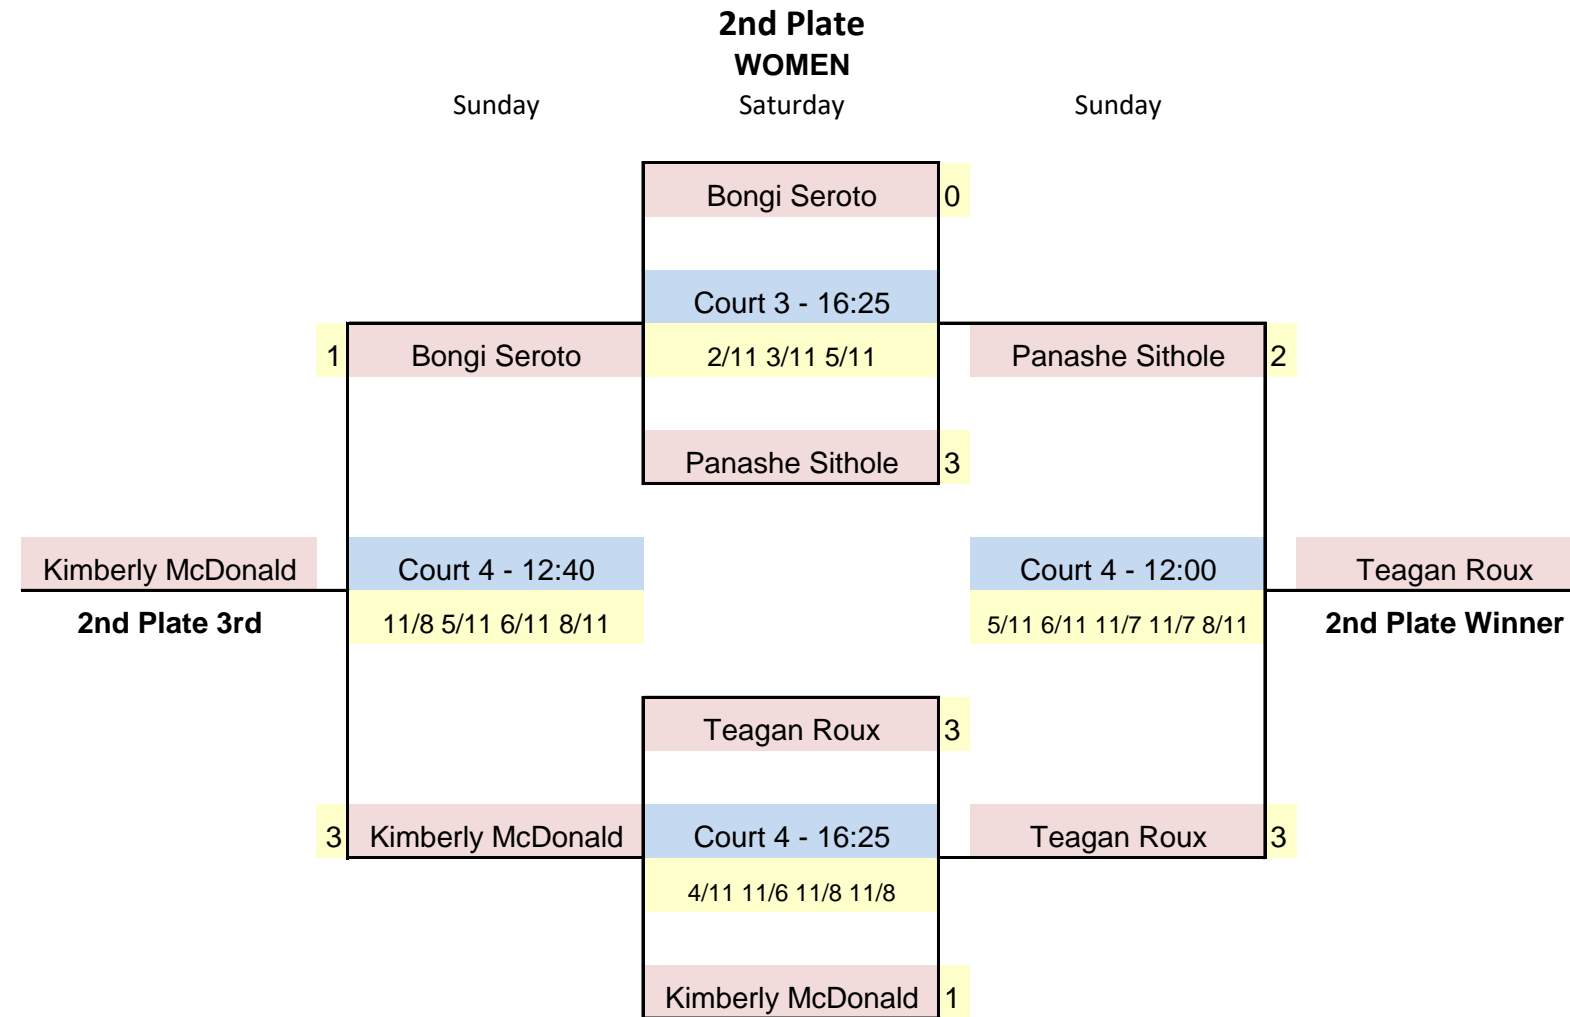

2020 Northerns PSA Satellite